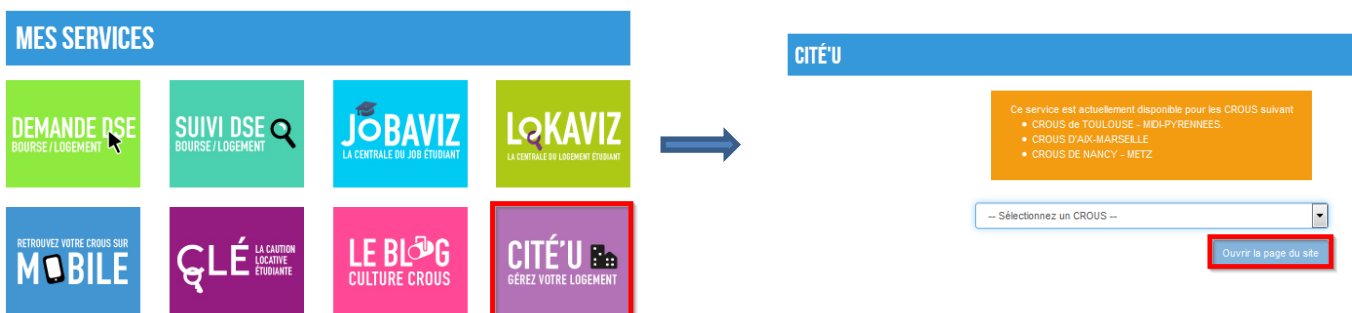

In case of trouble

2. Clic on the "Cité'U" service the choose your Crous