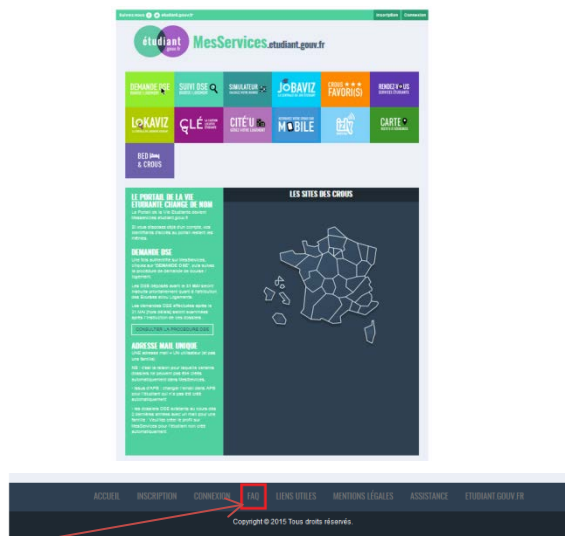

You are student, You are stayed in Crous : Pay your rent in 3 steps

1. Connect to the web portal " portail numérique des démarches et services de la vie étudiante " :
<http://www.messervices.etudiant.gouv.fr>

You need to register if you do not have your D.S.E file

In case of trouble

2. Clic on the "Cité'U" service the choose your Crous

3. Clic on « Payer le loyer » and make your payment safely. A confrimation email will be sent to you.
You can also download your latest invoice.